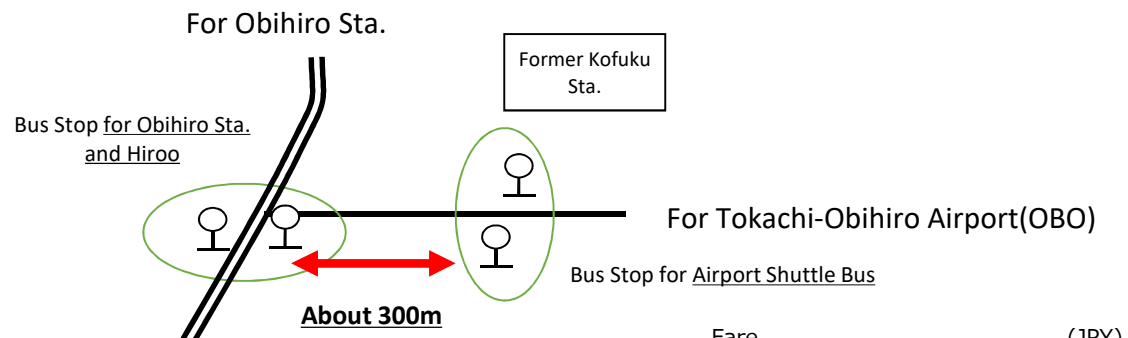

Tokachi Bus	Tokachi Bus		Tokachi Bus	Tokachi Bus		Tokachi Bus
Obihiro Sta.					6:32	7:15	Tokachi Bus	9:35	11:20	Tokachi Bus	14:30
Obihiro Airport					||	||	9:40	||	||	15:00	||
Kofuku					7:20	8:06	9:49	10:26	12:11	15:09	15:21
Hiroo					8:51	9:37		11:47	13:42		16:52
					JR Bus	JR Bus			JR Bus		JR Bus
Shoya	○				9:10	<u>10:00</u>			14:00		17:05
	○				7:36						
Ermo-misaki (Cape Erimo)	JR Bus	JR Bus	7:54	JR Bus	10:07	<u>10:57</u>	12:07	<u>14:07</u>	14:57	JR Bus	18:02
Erimo	6:17	7:17	8:12	9:12	10:25	<u>11:15</u>	12:25	<u>14:25</u>	15:15	16:52	18:20
Samani	6:49	7:49	8:49	9:49	11:02	<u>11:52</u>	13:02	<u>15:02</u>	15:52	17:29	18:57
Terminal	Urakawa	Shizunai	Urakawa	Shizunai	Samani Depot	Samani Depot	Samani Depot	Samani Depot	Samani Depot	Urakawa	Samani Depot

	JR Bus	JR Bus	JR Bus	JR Bus	JR Bus	JR Bus	JR Bus	JR Bus	JR Bus	JR Bus	JR Bus
Departure	Samani Depot	Samani Depot	Samani Depot	Samani Depot	Shizunai	Shizunai	Samani Depot	Urakawa	Shizunai	Samani Depot	Shizunai
Samani	6:25	<u>7:35</u>	7:30	10:10	11:25	12:45	14:15	15:30	16:30	<u>16:55</u>	18:50
Erimo	6:56	<u>8:11</u>	8:01	10:46	12:01	13:21	14:51	16:06	17:06	<u>17:31</u>	19:26
Ermo-misaki (Cape Erimo)	||	<u>8:30</u>		11:05	12:20		15:10		17:25	<u>17:50</u>	
Shoya	7:19	<u>8:47</u>			12:37		15:27		17:46	<u>18:11</u>	
Hiroo	8:02	<u>9:30</u>	○		13:20		16:10				
	Tokachi Bus	Tokachi Bus	Tokachi Bus		Tokachi Bus		Tokachi Bus				
	8:13	9:52	10:22	Tokachi Bus	13:37		16:22	Tokachi Bus			
Kofuku	9:41	11:20	11:50	12:29	15:05		17:50	17:59			
Obihiro Airport	||	||	||	12:38	||		||	18:08			
Obihiro Sta.	10:36	12:15	12:45		16:00		18:45				

◆ Transfer at Kofuku Bus Stop

Fare	(JPY)
Obihiro Sta. - Hiroo	1,910
Hiroo - Samani	2,450
Kofuku - Hiroo	1,400
Obihiro Airport - Kofuku	400
Obihiro Airport - Obihiro Sta.	1,000
Ermo-misaki - Samani	1,360
Erimo - Samani	930